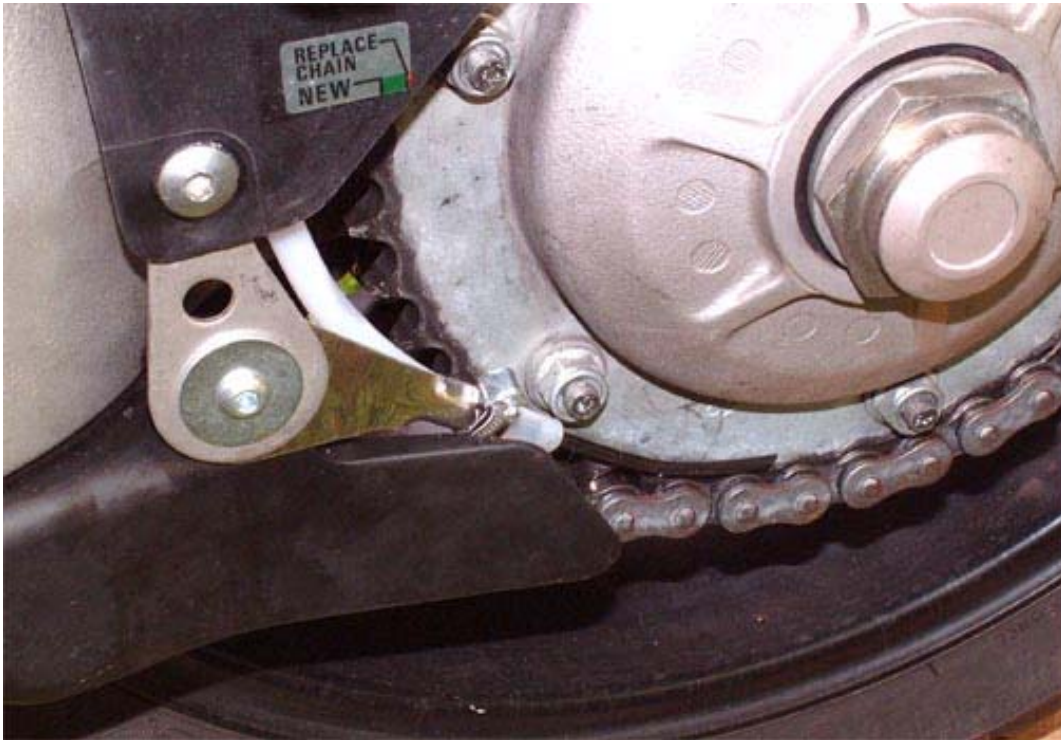

Scottoil: Single Sided Swingarm Adapter Kit (SA-0090)

Installation Guide for using SA-0090

This guide supplements the individual Installation Guides & Fitting Instructions provided with the kit.

See our Non-Standard Fittings Guide to check which models require this adapter kit.

The Single Sided Swingarm Adapter is provided to join the Dispenser Plate & Mounting Plate (parts 19 & 27) from the Universal kit, as shown below:

Finally, have you tried our **FS365 anti corrosion spray**? It's a surfactant corrosion inhibitor that can be easily sprayed all over your bike to protect it from corrosion, all year round.